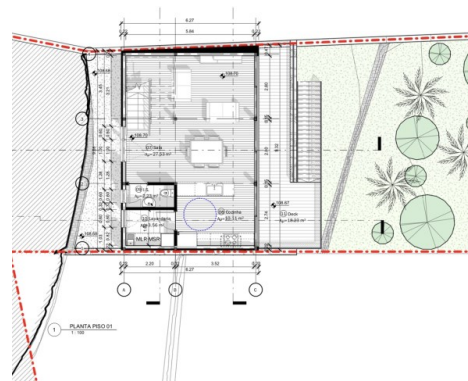

59.000 € | Ref. 342 | Ribeira Brava

Land with council approved project fantastic ocean view

Excellent land with beautiful scenery and with approved project, easy road access , close to the shopping district in Ponta do Sol and Ribeira Brava.

This plot is low altitude. Land size 443m2 The land is for sale on its own but house on a approved existing project can be built.

The Council allows for construction Index build: 50% Maximum total 220m2

AMI: 11389 | Est. Da. Urb. Vista Mar e Sol No 16

TEL: +351 916 767 564 | Email: central@caetanore.com