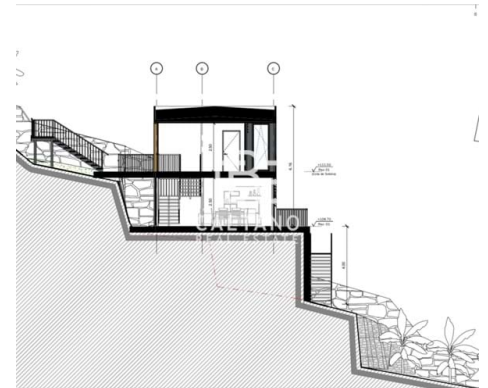

59.000 € | Ref. 342 | Ribeira Brava

Land with council approved project fantastic ocean view

Excellent land with beautiful scenery and with approved project, easy road access , close to the shopping district in Ponta do Sol and Ribeira Brava.
This plot is low altitude. Land size 443m2 The land is for sale on its own but house on a approved existing project can be built.