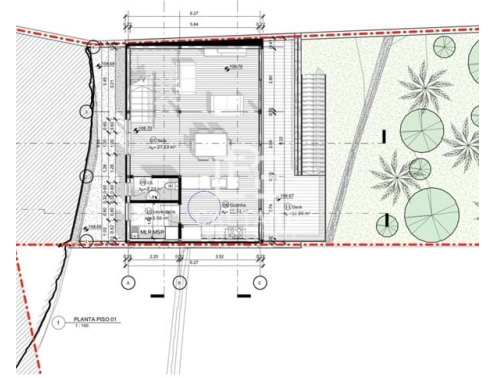

59.000 € | Ref. 342 | Ribeira Brava

Land with council approved project fantastic ocean view

Excellent land with beautiful scenery and with approved project, easy road access , close to the shopping district in Ponta do Sol and Ribeira Brava.
This plot is low altitude. Land size 443m2 The land is for sale on its own but house on a approved existing project can be built.