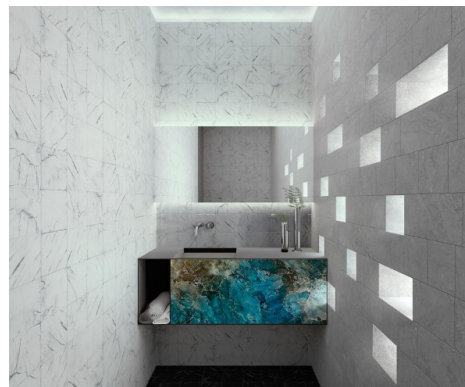

1.395.000 € | Ref. 413 | Ribeira Brava

VILLA LOW ALTITUDE LUSH GARDEN PANORAMIC SEA VIEW

This lavish villa with 350m2 of total indoor-outdoor construction, top of the range finishes and amazing panoramic views of the sea and lush greenery...utterly breathtaking...

This home consists of two levels. The lower level is comprised of an open plan kitchen fully equipped with all top quality appliances, bar counter and wine rack, a dining room, living room, entertainment room, library with high ceiling, social bathroom, pantry, and laundry. This is a great Villa for outdoor living with nature, you can enjoy a lunch or dinner BBQ on the outdoor terrace with a wonderful sea view of lush gardens and the blue sea. The villa has an infinity pool with immersed sun loungers and heated jacuzzi.

On the first floor, it has a common bathroom with a waterfall shower and two bedrooms with built-in

AMI: 11389 | Est. Da. Urb. Vista Mar e Sol No 16

TEL: +351 916 767 564 | Email: central@caetanore.com