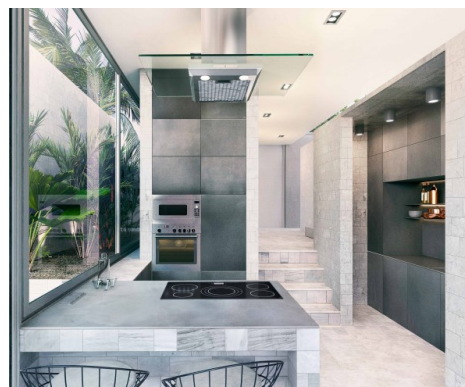

## VILLA LOW ALTITUDE LUSH GARDEN PANORAMIC SEA VIEW

This lavish villa with 350m2 of total indoor-outdoor construction, top of the range finishes and amazing panoramic views of the sea and lush greenery...utterly breathtaking...

This home consists of two levels. The lower level is comprised of an open plan kitchen fully equipped with all top quality appliances, bar counter and wine rack, a dining room, living room, entertainment room, library with high ceiling, social bathroom, pantry, and laundry. This is a great Villa for outdoor living with nature, you can enjoy a lunch or dinner BBQ on the outdoor terrace with a wonderful sea view of lush gardens and the blue sea. The villa has an infinity pool with immersed sun loungers and heated jacuzzi.